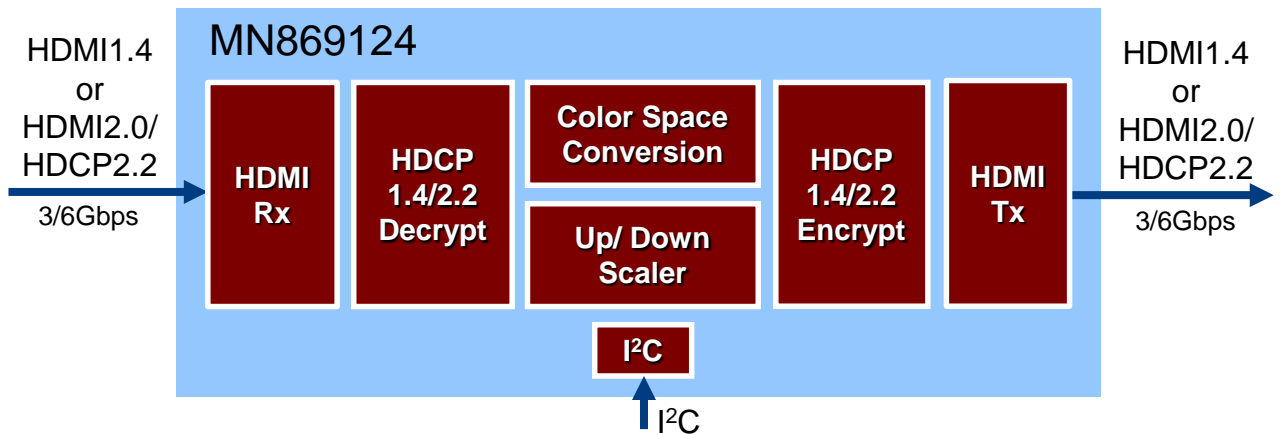

## ■ Overview

MN869124 is one of “HV series” that are high-speed interface bridge LSIs for 4K-video. This LSI supports color space conversion for input video. HDMI inputs and output support HDMI2.0/1.4 with HDCP2.2/1.4 contents protection.

- **Input** : HDMI2.0/1.4 (max. 60Hz), HDCP2.2/1.4 support
- **Output** : HDMI2.0/1.4 (max. 60Hz), HDCP2.2/1.4 support
- **Color space conversion**
- **Up/ Down-scale conversion (Option)**

\* 'HDMI' is a trademark or registered trademark of HDMI Licensing, LLC.

## ■ 2K to 4K Up-scale conversion with “SUPER RESOLUTION” (Option)

## Specifications

Function		Specifications
<b>Package</b>		Type: FBGA, Size: 17mm square
<b>I/O</b>	<b>HDMI input</b>	4 ports (HDMI2.0/1.4, HDCP2.2/1.4)
	<b>HDMI output</b>	1 port (HDMI2.0/1.4, HDCP2.2/1.4)
<b>Color Space Conversion</b>		Refer to the following table.
<b>Up/ Down Scale Conversion</b>		<ul style="list-style-type: none"> <li>• 2K to 4K Up-scale Conversion with Super Resolution (Option)                             <ul style="list-style-type: none"> <li>* Frame Rate: 24Hz, 25Hz, 30Hz, 50Hz, 60Hz</li> </ul> </li> <li>• 4K to 2K Down-scale Conversion (Option)</li> </ul>
<b>Frame Rate Conversion</b>		None
<b>Audio</b>	<b>Input</b>	I <sup>2</sup> Sx4(8ch), SPDIFx1
	<b>Output</b>	I <sup>2</sup> Sx4(8ch), SPDIFx1
<b>Power</b>		1.2V/ 3.3V